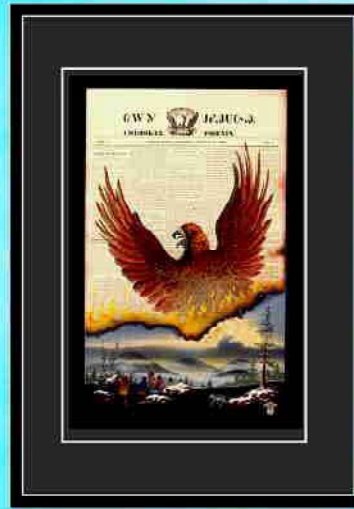

“OUT OF THE ASHES”

**11" x 14" Black or Barn Wood Frame,
with 6" x 9" Print & Black Matt.**

**Price \$ 55.00
Shipping \$ 15.00**

**18" x 24" Black or Barn Wood Frame,
with 12 3/4" x 18 3/4" print & Black Matt.**

**Price \$135.00
Shipping \$ 25.00**

**18" x 24" Black or Barn Wood Frame,
with 12 3/4" x 18 3/4" Print, Double
Matt & Miniature Cultural Item.**

**Price \$155.00
Shipping \$ 25.00**