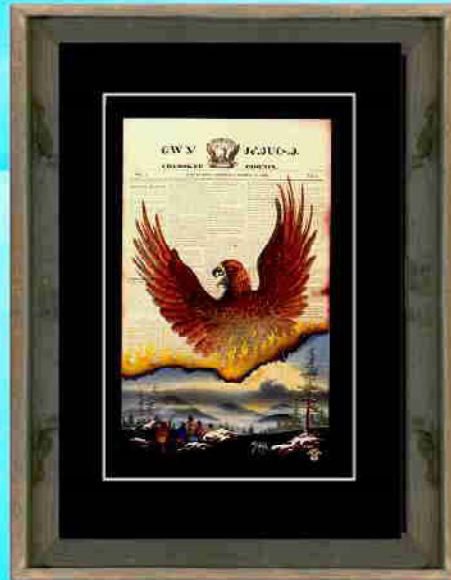

“OUT OF THE ASHES”

**11" x 14" Black or Barn Wood Frame,
with 6" x 9" Print & Black Matt.**

**Price \$ 55.00
Shipping \$ 15.00**

**18" x 24" Black or Barn Wood Frame,
with 12 3/4" x 18 3/4" print & Black Matt.**

**Price \$135.00
Shipping \$ 25.00**

**18" x 24" Black or Barn Wood Frame,
with 12 3/4" x 18 3/4" Print, Double
Matt & Miniature Cultural Item.**

**Price \$155.00
Shipping \$ 25.00**